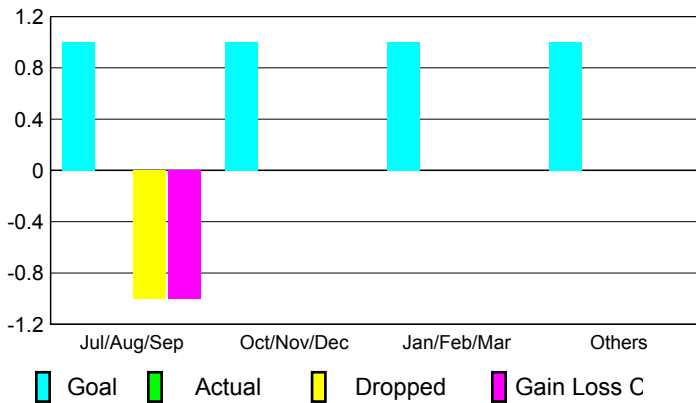

2009-2010 GMT Quarterly Report for District (or Undistricted) **District 115CN**

GMT: **HOWARD PATRICK LEE**

Location: **PORTUGAL**

GMT CA: **4**

CLUBS

Club Results
2009-2010

Clubs
2008-2009

Month	New Club Goal	Actual New Clubs	Actual Dropped Clubs	Gain/Loss of Clubs	Gain/Loss of Clubs
Jul/Aug/Sep	1	0	-1	-1	0
Oct/Nov/Dec	1	0	0	0	0
Jan/Feb/Mar	1	0	0	0	1
Apr/May/June	1	0	0	0	0
Totals	4	0	-1	-1	1

Club Results 2009-2010

Goal, New, Dropped, Gain/Loss

Comparison of Club Gain/Loss

Current Year Compared to the Previous Year

YTD Status Quo Clubs 2009-2010

Status Quo Clubs Compared to Status Quo Members

MEMBERSHIP

Membership Results
2009-2010

Membership
2008-2009

Month	Net Memb Goal	Actual New Memb	Actual Dropped Memb	Gain/Loss of Memb	Gain/Loss of Memb
Jul/Aug/Sep	50	14	-21	-7	-17
Oct/Nov/Dec	50	31	-23	8	-25
Jan/Feb/Mar	50	13	-14	-1	23
Apr/May/June	50	9	-17	-8	-28
Totals	200	67	-75	-8	-47