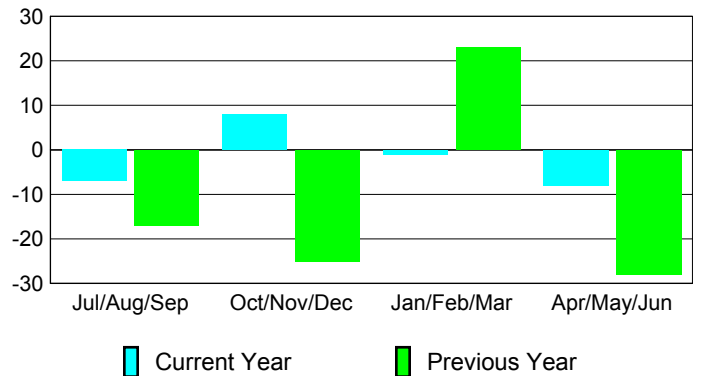

Comparison of Membership Gain/Loss

Current Year Compared to the Previous Year