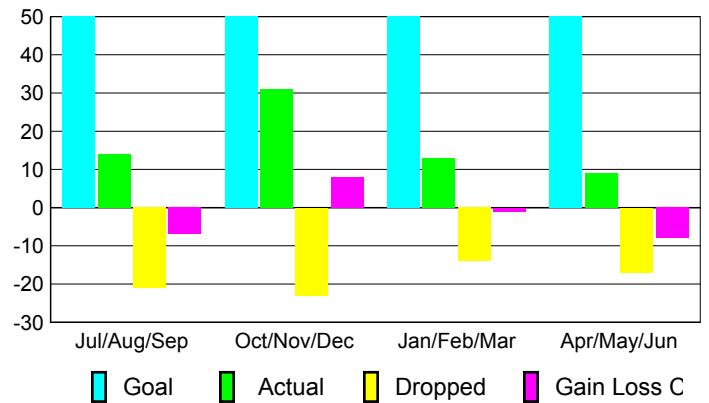

Membership Results 2009-2010

Goal, New, Dropped, Gain/Loss