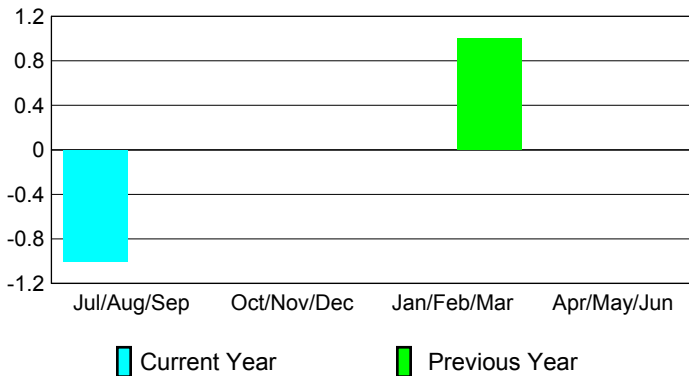

2009-2010 GMT Quarterly Report for District (or Undistricted) **District 115CN**

GMT: **HOWARD PATRICK LEE**

Location: **PORTUGAL**

GMT CA: **4**

CLUBS

Club Results
2009-2010

Clubs
2008-2009

Month	New Club Goal	Actual New Clubs	Actual Dropped Clubs	Gain/Loss of Clubs	Gain/Loss of Clubs
Jul/Aug/Sep	1	0	-1	-1	0
Oct/Nov/Dec	1	0	0	0	0
Jan/Feb/Mar	1	0	0	0	1
Apr/May/June	1	0	0	0	0
Totals	4	0	-1	-1	1

Club Results 2009-2010

Goal, New, Dropped, Gain/Loss

Comparison of Club Gain/Loss

Current Year Compared to the Previous Year

YTD Status Quo Clubs 2009-2010

Status Quo Clubs Compared to Status Quo Members

MEMBERSHIP